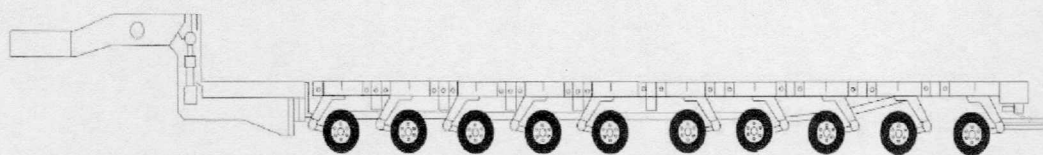

Flatbed

Extendable Flatbed

Drop Deck
(2) Axle

Drop Deck Extendable (3-4) Axle

Double Drop Extendable

Low Boy (3) Axle (Detachable Gooseneck)
50 Ton

Tank Trailer
(Accommodates Up To 14' Diameter Tank)

Dolly Trailer
60 Ton

Trunnion Axle Trailer
150 Ton

Platform Trailer
400 Ton

9 Axle Trailer with
Transformer Deck
60 Ton
with Steerable Dolly

13 Axle Trailer
85 Ton

19 Axle Trailer
125 Ton