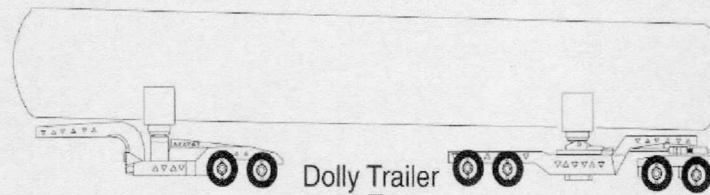

Flatbed

Extendable Flatbed

Drop Deck
(2) Axle

Drop Deck Extendable (3-4) Axle

Double Drop Extendable

Low Boy (3) Axle (Detachable Gooseneck)
50 Ton

Tank Trailer
(Accommodates Up To 14' Diameter Tank)

Dolly Trailer
60 Ton

Trunnion Axle Trailer
150 Ton

Platform Trailer
400 Ton

9 Axle Trailer with
Transformer Deck
60 Ton
with Steerable Dolly

13 Axle Trailer
85 Ton

19 Axle Trailer
125 Ton