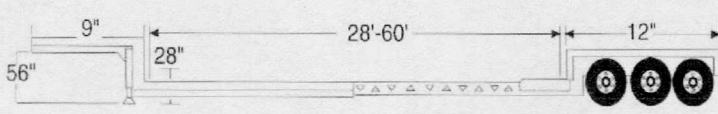

Flatbed

Extendable Flatbed

Drop Deck
(2) Axle

Drop Deck Extendable (3-4) Axle

Double Drop Extendable

Low Boy (3) Axle (Detachable Gooseneck)
50 Ton

Tank Trailer
(Accommodates Up To 14' Diameter Tank)

Dolly Trailer
60 Ton

Trunnion Axle Trailer
150 Ton

Platform Trailer
400 Ton

9 Axle Trailer with
Transformer Deck
60 Ton
with Steerable Dolly

13 Axle Trailer
85 Ton

19 Axle Trailer
125 Ton