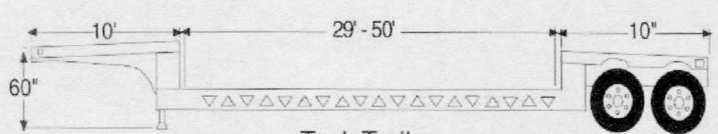

Flatbed

Extendable Flatbed

Drop Deck
(2) Axle

Drop Deck Extendable (3-4) Axle

Double Drop Extendable

Low Boy (3) Axle (Detachable Gooseneck)
50 Ton

Tank Trailer
(Accommodates Up To 14' Diameter Tank)

Dolly Trailer
60 Ton

Trunnion Axle Trailer
150 Ton

Platform Trailer
400 Ton

9 Axle Trailer with
Transformer Deck
60 Ton
with Steerable Dolly

13 Axle Trailer
85 Ton

19 Axle Trailer
125 Ton