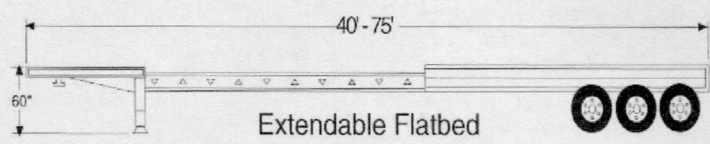

Flatbed

Extendable Flatbed

Drop Deck
(2) Axle

Drop Deck Extendable (3-4) Axle

Double Drop Extendable

Low Boy (3) Axle (Detachable Gooseneck)
50 Ton

Tank Trailer
(Accommodates Up To 14' Diameter Tank)

Dolly Trailer
60 Ton

Trunnion Axle Trailer
150 Ton

Platform Trailer
400 Ton

9 Axle Trailer with
Transformer Deck
60 Ton
with Steerable Dolly

13 Axle Trailer
85 Ton

19 Axle Trailer
125 Ton