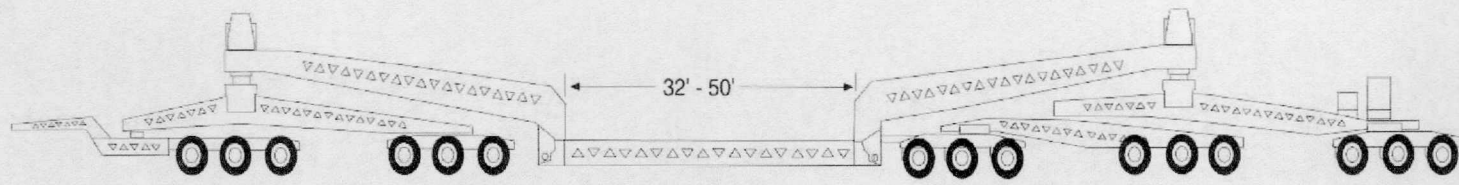

Flatbed

Extendable Flatbed

Drop Deck
(2) Axle

Drop Deck Extendable (3-4) Axle

Double Drop Extendable

Low Boy (3) Axle (Detachable Gooseneck)
50 Ton

Tank Trailer
(Accommodates Up To 14' Diameter Tank)

Dolly Trailer
60 Ton

Trunnion Axle Trailer
150 Ton

Platform Trailer
400 Ton

9 Axle Trailer with
Transformer Deck
60 Ton
with Steerable Dolly

13 Axle Trailer
85 Ton

19 Axle Trailer
125 Ton