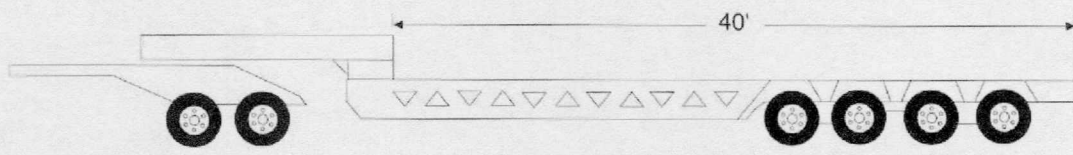

Flatbed

Extendable Flatbed

Drop Deck
(2) Axle

Drop Deck Extendable (3-4) Axle

Double Drop Extendable

Low Boy (3) Axle (Detachable Gooseneck)
50 Ton

Tank Trailer
(Accommodates Up To 14' Diameter Tank)

Dolly Trailer
60 Ton

Trunnion Axle Trailer
150 Ton

Platform Trailer
400 Ton

9 Axle Trailer with
Transformer Deck
60 Ton
with Steerable Dolly

13 Axle Trailer
85 Ton

19 Axle Trailer
125 Ton