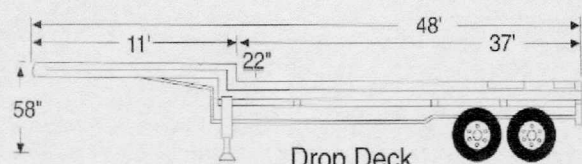

Flatbed

Extendable Flatbed

Drop Deck
(2) Axle

Drop Deck Extendable (3-4) Axle

Double Drop Extendable

Low Boy (3) Axle (Detachable Gooseneck)
50 Ton

Tank Trailer
(Accommodates Up To 14' Diameter Tank)

Dolly Trailer
60 Ton

Trunnion Axle Trailer
150 Ton

Platform Trailer
400 Ton

9 Axle Trailer with
Transformer Deck
60 Ton
with Steerable Dolly

13 Axle Trailer
85 Ton

19 Axle Trailer
125 Ton