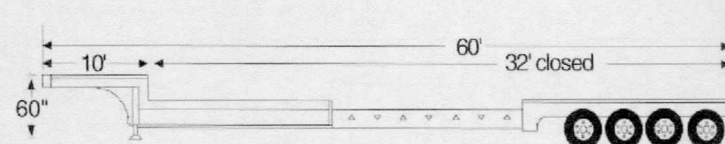

Flatbed

Extendable Flatbed

Drop Deck
(2) Axle

Drop Deck Extendable (3-4) Axle

Double Drop Extendable

Low Boy (3) Axle (Detachable Gooseneck)
50 Ton

Tank Trailer
(Accommodates Up To 14' Diameter Tank)

Dolly Trailer
60 Ton

Trunnion Axle Trailer
150 Ton

Platform Trailer
400 Ton

9 Axle Trailer with
Transformer Deck
60 Ton
with Steerable Dolly

13 Axle Trailer
85 Ton

19 Axle Trailer
125 Ton