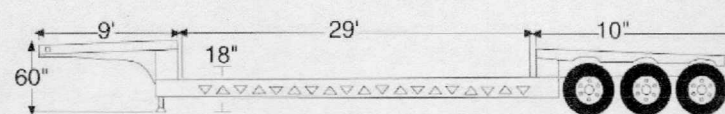

Flatbed

Extendable Flatbed

Drop Deck
(2) Axle

Drop Deck Extendable (3-4) Axle

Double Drop Extendable

Low Boy (3) Axle (Detachable Gooseneck)
50 Ton

Tank Trailer
(Accommodates Up To 14' Diameter Tank)

Dolly Trailer
60 Ton

Trunnion Axle Trailer
150 Ton

Platform Trailer
400 Ton

9 Axle Trailer with
Transformer Deck
60 Ton
with Steerable Dolly

13 Axle Trailer
85 Ton

19 Axle Trailer
125 Ton